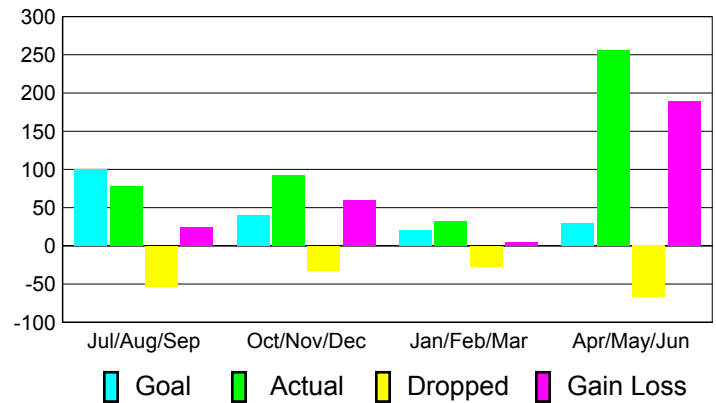

### YTD Status Quo Clubs 2010-2011

Status Quo Clubs Compared to Status Quo Members

## MEMBERSHIP

**Membership Results  
2010-2011**

**Membership  
2009-2010**

Month	Net Memb Goal	Actual New Memb	Actual Dropped Memb	Gain/Loss of Memb	Gain/Loss of Memb
Jul/Aug/Sep	100	78	-53	25	-25
Oct/Nov/Dec	40	92	-32	60	89
Jan/Feb/Mar	20	32	-27	5	-13
Apr/May/Jun	30	256	-67	189	-43
<b>Totals</b>	<b>190</b>	<b>458</b>	<b>-179</b>	<b>279</b>	<b>8</b>

### Membership Results 2010-2011

Goal, New, Dropped, Gain/Loss

### Comparison of Membership Gain/Loss

Current Year Compared to the Previous Year