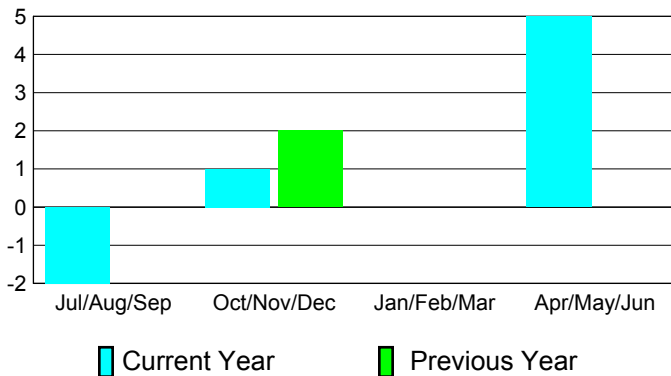

2010-2011 GMT Reports for District (or Undistricted) **District O 2**

GMT: Mr. Pedro Mario Marrello

Location: ARGENTINA

GMT CA: 3

CLUBS

**Club Results
2010-2011**

**Clubs
2009-2010**

Month	New Club Goal	Actual New Clubs	Actual Dropped Clubs	Gain/Loss of Clubs	Gain/Loss of Clubs
Jul/Aug/Sep	1	0	-2	-2	0
Oct/Nov/Dec	0	1	0	1	2
Jan/Feb/Mar	0	0	0	0	0
Apr/May/Jun	1	5	0	5	0
Totals	2	6	-2	4	2

Club Results 2010-2011

Goal, New, Dropped, Gain/Loss

Comparison of Club Gain/Loss

Current Year Compared to the Previous Year

YTD Status Quo Clubs 2010-2011

Status Quo Clubs Compared to Status Quo Members

MEMBERSHIP

**Membership Results
2010-2011**

**Membership
2009-2010**

Month	Net Memb Goal	Actual New Memb	Actual Dropped Memb	Gain/Loss of Memb	Gain/Loss of Memb
Jul/Aug/Sep	100	78	-53	25	-25
Oct/Nov/Dec	40	92	-32	60	89
Jan/Feb/Mar	20	32	-27	5	-13
Apr/May/Jun	30	256	-67	189	-43
Totals	190	458	-179	279	8

Membership Results 2010-2011

Goal, New, Dropped, Gain/Loss

Comparison of Membership Gain/Loss

Current Year Compared to the Previous Year

Gender Comparison 2010-2011

Male

Female