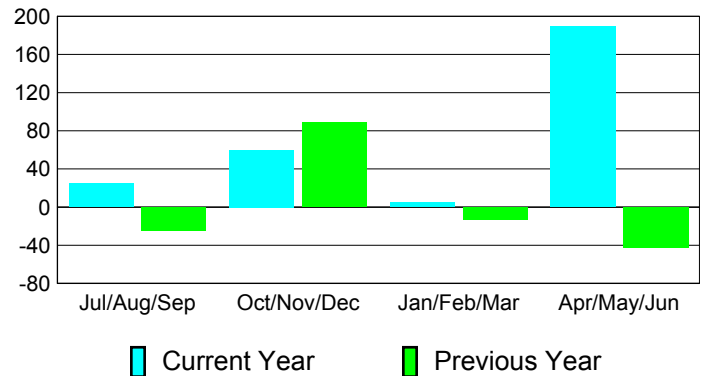

Gender Comparison 2010-2011

Male

Female