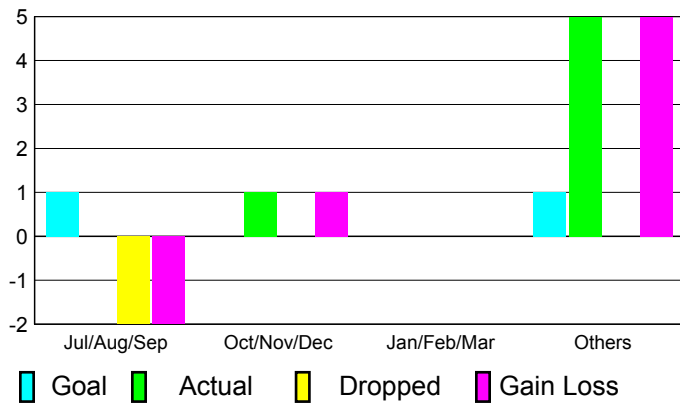

## CLUBS

**Club Results  
2010-2011**

**Clubs  
2009-2010**

Month	New Club Goal	Actual New Clubs	Actual Dropped Clubs	Gain/Loss of Clubs	Gain/Loss of Clubs
Jul/Aug/Sep	1	0	-2	-2	0
Oct/Nov/Dec	0	1	0	1	2
Jan/Feb/Mar	0	0	0	0	0
Apr/May/Jun	1	5	0	5	0
<b>Totals</b>	<b>2</b>	<b>6</b>	<b>-2</b>	<b>4</b>	<b>2</b>

### Club Results 2010-2011

Goal, New, Dropped, Gain/Loss

### Comparison of Club Gain/Loss

Current Year Compared to the Previous Year